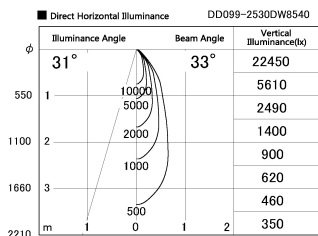

Item no. DD099-2530DW8540

Series Name: Φ 125 Spark

With Dark Mirror Reflector

Installation	Recessed mount
Type	
Fixture wattage	23W
Beam angle	33 deg
Color Temp.	4000K
CRI	Ra>85
Luminous	2165 lm
Body	Die-cast aluminum alloy
Body finish	N/A
Trim finish	White
Reflector finish	Dark Mirror
IP Rate	IP20
Light source	COB module
Input Voltage	AC220~240V
Dimming Type	Non-Dimmable
Certificate	CE, CCC
Cut Hole	125mm