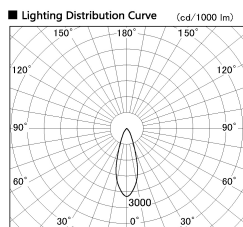

Item no. DD099-2530DW8540

Series Name: Φ 125 Spark

With Dark Mirror Reflector

Installation	Recessed mount
Type	
Fixture wattage	23W
Beam angle	33 deg
Color Temp.	4000K
CRI	Ra>85
Luminous	2165 lm
Body	Die-cast aluminum alloy
Body finish	N/A
Trim finish	White
Reflector finish	Dark Mirror
IP Rate	IP20
Light source	COB module
Input Voltage	AC220~240V
Dimming Type	Non-Dimmable
Certificate	CE, CCC
Cut Hole	125mm