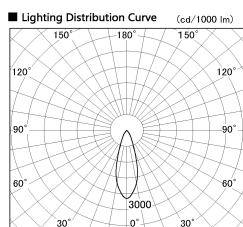

Item no. DD099-2530DW9027

Series Name: Φ 125 Spark

With Dark Mirror Reflector

Installation	Recessed mount
Type	
Fixture wattage	23W
Beam angle	33 deg
Color Temp.	2700K
CRI	Ra>90
Luminous	1835 lm
Body	Die-cast aluminum alloy
Body finish	N/A
Trim finish	White
Reflector finish	Dark Mirror
IP Rate	IP20
Light source	COB module
Input Voltage	AC220~240V
Dimming Type	Non-Dimmable
Certificate	CE, CCC
Cut Hole	125mm