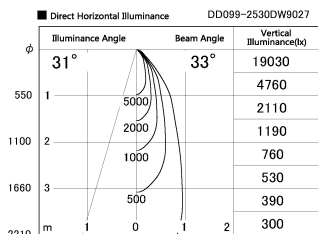

Item no. DD099-2530DW9027

Series Name: Φ 125 Spark

With Dark Mirror Reflector

Installation	Recessed mount
Type	
Fixture wattage	23W
Beam angle	33 deg
Color Temp.	2700K
CRI	Ra>90
Luminous	1835 lm
Body	Die-cast aluminum alloy
Body finish	N/A
Trim finish	White
Reflector finish	Dark Mirror
IP Rate	IP20
Light source	COB module
Input Voltage	AC220~240V
Dimming Type	Non-Dimmable
Certificate	CE, CCC
Cut Hole	125mm