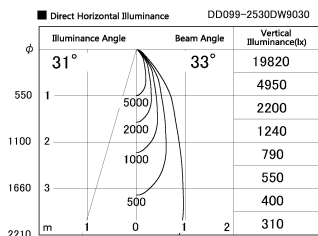

Item no. DD099-2530DW9030

Series Name: Φ 125 Spark

With Dark Mirror Reflector

Installation	Recessed mount
Type	
Fixture wattage	23W
Beam angle	33 deg
Color Temp.	3000K
CRI	Ra>90
Luminous	1911 lm
Body	Die-cast aluminum alloy
Body finish	N/A
Trim finish	White
Reflector finish	Dark Mirror
IP Rate	IP20
Light source	COB module
Input Voltage	AC220~240V
Dimming Type	Non-Dimmable
Certificate	CE, CCC
Cut Hole	125mm