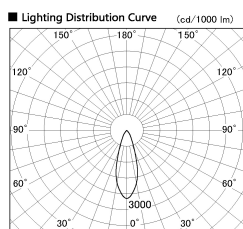

Item no. DD099-2530DW9030

Series Name: Φ 125 Spark

With Dark Mirror Reflector

Installation	Recessed mount
Type	
Fixture wattage	23W
Beam angle	33 deg
Color Temp.	3000K
CRI	Ra>90
Luminous	1911 lm
Body	Die-cast aluminum alloy
Body finish	N/A
Trim finish	White
Reflector finish	Dark Mirror
IP Rate	IP20
Light source	COB module
Input Voltage	AC220~240V
Dimming Type	Non-Dimmable
Certificate	CE, CCC
Cut Hole	125mm