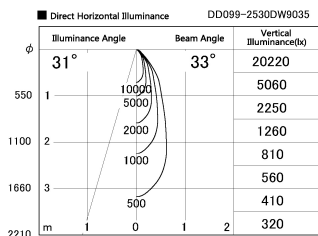

Item no. DD099-2530DW9035

Series Name: Φ 125 Spark

With Dark Mirror Reflector

Installation	Recessed mount
Type	
Fixture wattage	23W
Beam angle	33 deg
Color Temp.	3500K
CRI	Ra>90
Luminous	1950 lm
Body	Die-cast aluminum alloy
Body finish	N/A
Trim finish	White
Reflector finish	Dark Mirror
IP Rate	IP20
Light source	COB module
Input Voltage	AC220~240V
Dimming Type	Non-Dimmable
Certificate	CE, CCC
Cut Hole	125mm