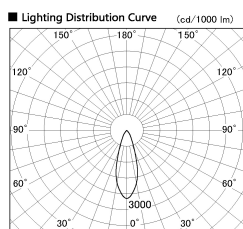

Item no. DD099-2530DW9035

Series Name: Φ 125 Spark

With Dark Mirror Reflector

Installation	Recessed mount
Type	
Fixture wattage	23W
Beam angle	33 deg
Color Temp.	3500K
CRI	Ra>90
Luminous	1950 lm
Body	Die-cast aluminum alloy
Body finish	N/A
Trim finish	White
Reflector finish	Dark Mirror
IP Rate	IP20
Light source	COB module
Input Voltage	AC220~240V
Dimming Type	Non-Dimmable
Certificate	CE, CCC
Cut Hole	125mm