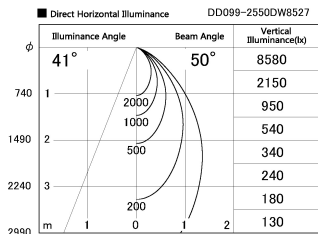

Item no. DD099-2550DW8527

Series Name: Φ 125 Spark

With Dark Mirror Reflector

Installation	Recessed mount
Type	
Fixture wattage	23W
Beam angle	50 deg
Color Temp.	2700K
CRI	Ra>85
Luminous	1859 lm
Body	Die-cast aluminum alloy
Body finish	N/A
Trim finish	White
Reflector finish	Dark Mirror
IP Rate	IP20
Light source	COB module
Input Voltage	AC220~240V
Dimming Type	Non-Dimmable
Certificate	CE, CCC
Cut Hole	125mm