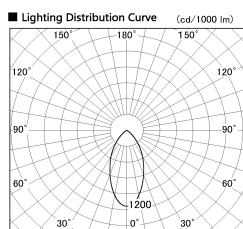

Item no. DD099-2550DW8527

Series Name: Φ 125 Spark

With Dark Mirror Reflector

Installation	Recessed mount
Type	
Fixture wattage	23W
Beam angle	50 deg
Color Temp.	2700K
CRI	Ra>85
Luminous	1859 lm
Body	Die-cast aluminum alloy
Body finish	N/A
Trim finish	White
Reflector finish	Dark Mirror
IP Rate	IP20
Light source	COB module
Input Voltage	AC220~240V
Dimming Type	Non-Dimmable
Certificate	CE, CCC
Cut Hole	125mm