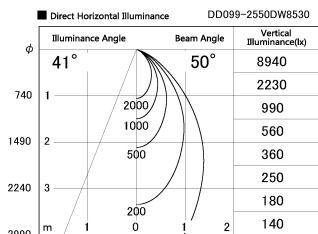

Item no. DD099-2550DW8530

Series Name:  $\Phi$ 125 Spark

With Dark Mirror Reflector

Installation	Recessed mount
Type	
Fixture wattage	23W
Beam angle	50 deg
Color Temp.	3000K
CRI	Ra>85
Luminous	1936 lm
Body	Die-cast aluminum alloy
Body finish	N/A
Trim finish	White
Reflector finish	Dark Mirror
IP Rate	IP20
Light source	COB module
Input Voltage	AC220~240V
Dimming Type	Non-Dimmable
Certificate	CE, CCC
Cut Hole	125mm