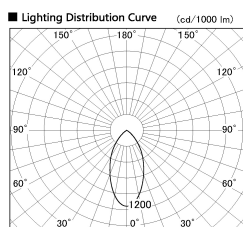

Item no. DD099-2550DW8530

Series Name:  $\Phi$ 125 Spark

With Dark Mirror Reflector

Installation	Recessed mount
Type	
Fixture wattage	23W
Beam angle	50 deg
Color Temp.	3000K
CRI	Ra>85
Luminous	1936 lm
Body	Die-cast aluminum alloy
Body finish	N/A
Trim finish	White
Reflector finish	Dark Mirror
IP Rate	IP20
Light source	COB module
Input Voltage	AC220~240V
Dimming Type	Non-Dimmable
Certificate	CE, CCC
Cut Hole	125mm