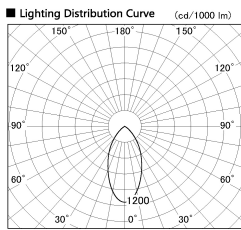

Item no. DD099-2550DW8535

Series Name: Φ 125 Spark

With Dark Mirror Reflector

| | |
|------------------|-------------------------|
| Installation | Recessed mount |
| Type | Φ 125 Spark |
| Fixture wattage | 23W |
| Beam angle | 50 deg |
| Color Temp. | 3500K |
| CRI | Ra>85 |
| Luminous | 1975 lm |
| Body | Die-cast aluminum alloy |
| Body finish | N/A |
| Trim finish | White |
| Reflector finish | Dark Mirror |
| IP Rate | IP20 |
| Light source | COB module |
| Input Voltage | AC220~240V |
| Dimming Type | Non-Dimmable |
| Certificate | CE, CCC |
| Cut Hole | 125mm |