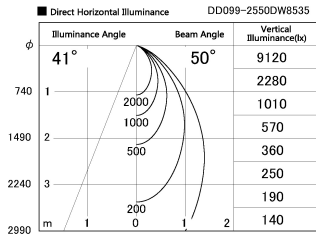

Item no. DD099-2550DW8535

Series Name: Φ 125 Spark

With Dark Mirror Reflector

| | |
|------------------|-------------------------|
| Installation | Recessed mount |
| Type | Φ 125 Spark |
| Fixture wattage | 23W |
| Beam angle | 50 deg |
| Color Temp. | 3500K |
| CRI | Ra>85 |
| Luminous | 1975 lm |
| Body | Die-cast aluminum alloy |
| Body finish | N/A |
| Trim finish | White |
| Reflector finish | Dark Mirror |
| IP Rate | IP20 |
| Light source | COB module |
| Input Voltage | AC220~240V |
| Dimming Type | Non-Dimmable |
| Certificate | CE, CCC |
| Cut Hole | 125mm |