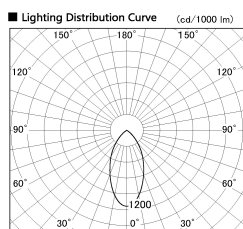

Item no. DD099-2550DW8540

Series Name: Φ 125 Spark

With Dark Mirror Reflector

Installation	Recessed mount
Type	
Fixture wattage	23W
Beam angle	50 deg
Color Temp.	4000K
CRI	Ra>85
Luminous	1994 lm
Body	Die-cast aluminum alloy
Body finish	N/A
Trim finish	White
Reflector finish	Dark Mirror
IP Rate	IP20
Light source	COB module
Input Voltage	AC220~240V
Dimming Type	Non-Dimmable
Certificate	CE, CCC
Cut Hole	125mm