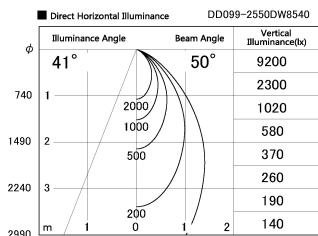

Item no. DD099-2550DW8540

Series Name: Φ 125 Spark

With Dark Mirror Reflector

Installation	Recessed mount
Type	
Fixture wattage	23W
Beam angle	50 deg
Color Temp.	4000K
CRI	Ra>85
Luminous	1994 lm
Body	Die-cast aluminum alloy
Body finish	N/A
Trim finish	White
Reflector finish	Dark Mirror
IP Rate	IP20
Light source	COB module
Input Voltage	AC220~240V
Dimming Type	Non-Dimmable
Certificate	CE, CCC
Cut Hole	125mm