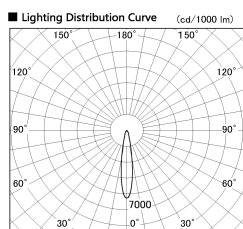

Item no. DD099-3015DW8527

Series Name: Φ 125 Spark

With Dark Mirror Reflector

Installation	Recessed mount
Type	
Fixture wattage	30.3W
Beam angle	18 deg
Color Temp.	2700K
CRI	Ra>85
Luminous	2645 lm
Body	Die-cast aluminum alloy
Body finish	N/A
Trim finish	White
Reflector finish	Dark Mirror
IP Rate	IP20
Light source	COB module
Input Voltage	AC220~240V
Dimming Type	Non-Dimmable
Certificate	CE, CCC
Cut Hole	125mm

Direct Horizontal Illuminance DD099-3015DW8527

φ	Illuminance Angle	Beam Angle	Vertical Illuminance (lx)
310	18°	18°	63540
630	20000		15890
950	10000		7060
1260	5000		3970
	2000		2540
	1000		1770
	500		1300
	250		990