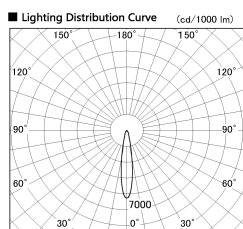

Item no. DD099-3015DW8530

Series Name:  $\Phi$ 125 Spark

With Dark Mirror Reflector

Installation	Recessed mount
Type	
Fixture wattage	30.3W
Beam angle	18 deg
Color Temp.	3000K
CRI	Ra>85
Luminous	2756 lm
Body	Die-cast aluminum alloy
Body finish	N/A
Trim finish	White
Reflector finish	Dark Mirror
IP Rate	IP20
Light source	COB module
Input Voltage	AC220~240V
Dimming Type	Non-Dimmable
Certificate	CE, CCC
Cut Hole	125mm

Direct Horizontal Illuminance DD099-3015DW8530

φ	Illuminance Angle	Beam Angle	Vertical Illuminance (lx)
310	18°	18°	66210
1			16550
			7360
630			4140
2			2650
950			1840
3			1350
1260			1030