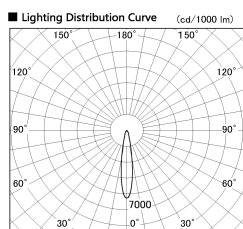

Item no. DD099-3015DW9030

Series Name:  $\Phi$ 125 Spark

With Dark Mirror Reflector

Installation	Recessed mount
Type	
Fixture wattage	30.3W
Beam angle	18 deg
Color Temp.	3000K
CRI	Ra>90
Luminous	2506 lm
Body	Die-cast aluminum alloy
Body finish	N/A
Trim finish	White
Reflector finish	Dark Mirror
IP Rate	IP20
Light source	COB module
Input Voltage	AC220~240V
Dimming Type	Non-Dimmable
Certificate	CE, CCC
Cut Hole	125mm

Direct Horizontal Illuminance DD099-3015DW9030

Beam Angle	Vertical Illuminance (lx)
18°	60200
18°	15050
18°	6690
18°	3760
18°	2410
18°	1670
18°	1230
18°	940