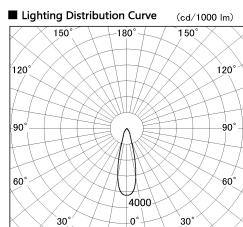

Item no. DD099-3020DW8530

Series Name: Φ 125 Spark

With Dark Mirror Reflector

Installation	Recessed mount
Type	Φ 125 Spark
Fixture wattage	30.3W
Beam angle	27 deg
Color Temp.	3000K
CRI	Ra>85
Luminous	2756 lm
Body	Die-cast aluminum alloy
Body finish	N/A
Trim finish	White
Reflector finish	Dark Mirror
IP Rate	IP20
Light source	COB module
Input Voltage	AC220~240V
Dimming Type	Non-Dimmable
Certificate	CE, CCC
Cut Hole	125mm

Direct Horizontal Illuminance DD099-3020DW8530

Beam Angle	Vertical Illuminance (lx)
26°	37240
27°	9310
10000	4140
5000	2330
2000	1490
1000	1030
760	760
580	580