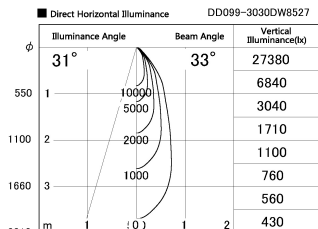

Item no. DD099-3030DW8527

Series Name: Φ 125 Spark

With Dark Mirror Reflector

Installation	Recessed mount
Type	
Fixture wattage	30.3W
Beam angle	33 deg
Color Temp.	2700K
CRI	Ra>85
Luminous	2640 lm
Body	Die-cast aluminum alloy
Body finish	N/A
Trim finish	White
Reflector finish	Dark Mirror
IP Rate	IP20
Light source	COB module
Input Voltage	AC220~240V
Dimming Type	Non-Dimmable
Certificate	CE, CCC
Cut Hole	125mm