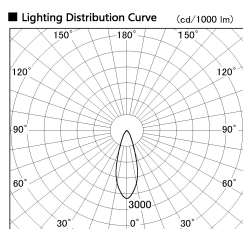

Item no. DD099-3030DW8527

Series Name: Φ 125 Spark

With Dark Mirror Reflector

Installation	Recessed mount
Type	
Fixture wattage	30.3W
Beam angle	33 deg
Color Temp.	2700K
CRI	Ra>85
Luminous	2640 lm
Body	Die-cast aluminum alloy
Body finish	N/A
Trim finish	White
Reflector finish	Dark Mirror
IP Rate	IP20
Light source	COB module
Input Voltage	AC220~240V
Dimming Type	Non-Dimmable
Certificate	CE, CCC
Cut Hole	125mm