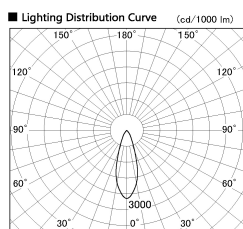

Item no. DD099-3030DW8530

Series Name: Φ 125 Spark

With Dark Mirror Reflector

Installation	Recessed mount
Type	
Fixture wattage	30.3W
Beam angle	33 deg
Color Temp.	3000K
CRI	Ra>85
Luminous	2750 lm
Body	Die-cast aluminum alloy
Body finish	N/A
Trim finish	White
Reflector finish	Dark Mirror
IP Rate	IP20
Light source	COB module
Input Voltage	AC220~240V
Dimming Type	Non-Dimmable
Certificate	CE, CCC
Cut Hole	125mm