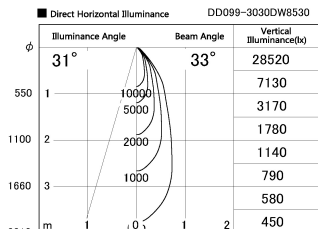

Item no. DD099-3030DW8530

Series Name: Φ 125 Spark

With Dark Mirror Reflector

Installation	Recessed mount
Type	
Fixture wattage	30.3W
Beam angle	33 deg
Color Temp.	3000K
CRI	Ra>85
Luminous	2750 lm
Body	Die-cast aluminum alloy
Body finish	N/A
Trim finish	White
Reflector finish	Dark Mirror
IP Rate	IP20
Light source	COB module
Input Voltage	AC220~240V
Dimming Type	Non-Dimmable
Certificate	CE, CCC
Cut Hole	125mm