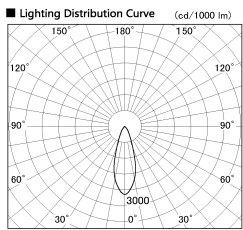

Item no. DD099-3030DW8535

Series Name: Φ 125 Spark

With Dark Mirror Reflector

Installation	Recessed mount
Type	Φ 125 Spark
Fixture wattage	30.3W
Beam angle	33 deg
Color Temp.	3500K
CRI	Ra>85
Luminous	2805 lm
Body	Die-cast aluminum alloy
Body finish	N/A
Trim finish	White
Reflector finish	Dark Mirror
IP Rate	IP20
Light source	COB module
Input Voltage	AC220~240V
Dimming Type	Non-Dimmable
Certificate	CE, CCC
Cut Hole	125mm