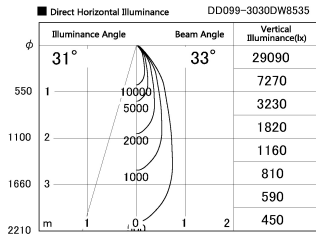

Item no. DD099-3030DW8535

Series Name: Φ 125 Spark

With Dark Mirror Reflector

Installation	Recessed mount
Type	Φ 125 Spark
Fixture wattage	30.3W
Beam angle	33 deg
Color Temp.	3500K
CRI	Ra>85
Luminous	2805 lm
Body	Die-cast aluminum alloy
Body finish	N/A
Trim finish	White
Reflector finish	Dark Mirror
IP Rate	IP20
Light source	COB module
Input Voltage	AC220~240V
Dimming Type	Non-Dimmable
Certificate	CE, CCC
Cut Hole	125mm