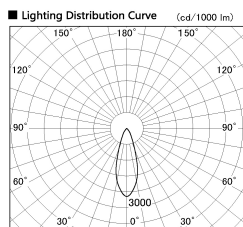

Item no. DD099-3030DW8540

Series Name: Φ 125 Spark

With Dark Mirror Reflector

Installation	Recessed mount
Type	
Fixture wattage	30.3W
Beam angle	33 deg
Color Temp.	4000K
CRI	Ra>85
Luminous	2833 lm
Body	Die-cast aluminum alloy
Body finish	N/A
Trim finish	White
Reflector finish	Dark Mirror
IP Rate	IP20
Light source	COB module
Input Voltage	AC220~240V
Dimming Type	Non-Dimmable
Certificate	CE, CCC
Cut Hole	125mm