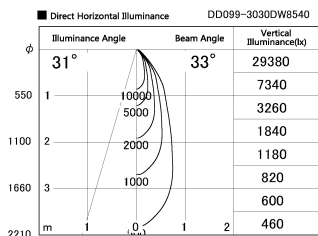

Item no. DD099-3030DW8540

Series Name: Φ 125 Spark

With Dark Mirror Reflector

Installation	Recessed mount
Type	
Fixture wattage	30.3W
Beam angle	33 deg
Color Temp.	4000K
CRI	Ra>85
Luminous	2833 lm
Body	Die-cast aluminum alloy
Body finish	N/A
Trim finish	White
Reflector finish	Dark Mirror
IP Rate	IP20
Light source	COB module
Input Voltage	AC220~240V
Dimming Type	Non-Dimmable
Certificate	CE, CCC
Cut Hole	125mm