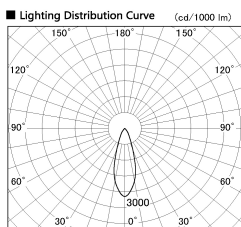

Item no. DD099-3030DW9030

Series Name:  $\Phi$ 125 Spark

With Dark Mirror Reflector

Installation	Recessed mount
Type	
Fixture wattage	30.3W
Beam angle	33 deg
Color Temp.	3000K
CRI	Ra>90
Luminous	2501 lm
Body	Die-cast aluminum alloy
Body finish	N/A
Trim finish	White
Reflector finish	Dark Mirror
IP Rate	IP20
Light source	COB module
Input Voltage	AC220~240V
Dimming Type	Non-Dimmable
Certificate	CE, CCC
Cut Hole	125mm

Direct Horizontal Illuminance DD099-3030DW9030

φ	Illuminance Angle	Beam Angle	Vertical Illuminance (lx)
550	31°	33°	25930
1100	10000		6480
	5000		2880
1660	2000		1620
2210	1000		1040
			720
			530
			410