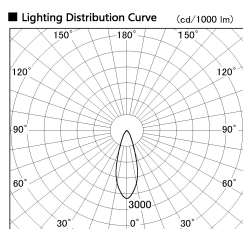

Item no. DD099-3030DW9035

Series Name: Φ 125 Spark

With Dark Mirror Reflector

Installation	Recessed mount
Type	
Fixture wattage	30.3W
Beam angle	33 deg
Color Temp.	3500K
CRI	Ra>90
Luminous	2551 lm
Body	Die-cast aluminum alloy
Body finish	N/A
Trim finish	White
Reflector finish	Dark Mirror
IP Rate	IP20
Light source	COB module
Input Voltage	AC220~240V
Dimming Type	Non-Dimmable
Certificate	CE, CCC
Cut Hole	125mm