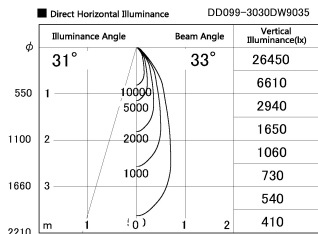

Item no. DD099-3030DW9035

Series Name: Φ 125 Spark

With Dark Mirror Reflector

Installation	Recessed mount
Type	
Fixture wattage	30.3W
Beam angle	33 deg
Color Temp.	3500K
CRI	Ra>90
Luminous	2551 lm
Body	Die-cast aluminum alloy
Body finish	N/A
Trim finish	White
Reflector finish	Dark Mirror
IP Rate	IP20
Light source	COB module
Input Voltage	AC220~240V
Dimming Type	Non-Dimmable
Certificate	CE, CCC
Cut Hole	125mm