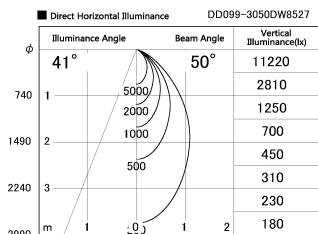

Item no. DD099-3050DW8527

Series Name: Φ 125 Spark

With Dark Mirror Reflector

Installation	Recessed mount
Type	
Fixture wattage	30.3W
Beam angle	50 deg
Color Temp.	2700K
CRI	Ra>85
Luminous	2432 lm
Body	Die-cast aluminum alloy
Body finish	N/A
Trim finish	White
Reflector finish	Dark Mirror
IP Rate	IP20
Light source	COB module
Input Voltage	AC220~240V
Dimming Type	Non-Dimmable
Certificate	CE, CCC
Cut Hole	125mm