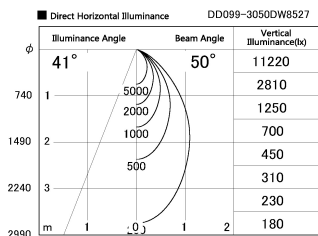

Item no. DD099-3050DW8527

Series Name:  $\Phi$ 125 Spark

With Dark Mirror Reflector

Installation	Recessed mount
Type	$\Phi$ 125 Spark
Fixture wattage	30.3W
Beam angle	50 deg
Color Temp.	2700K
CRI	Ra>85
Luminous	2432 lm
Body	Die-cast aluminum alloy
Body finish	N/A
Trim finish	White
Reflector finish	Dark Mirror
IP Rate	IP20
Light source	COB module
Input Voltage	AC220~240V
Dimming Type	Non-Dimmable
Certificate	CE, CCC
Cut Hole	125mm