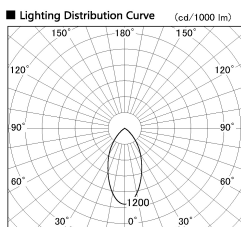

Item no. DD099-3050DW8527

Series Name:  $\Phi$ 125 Spark

With Dark Mirror Reflector

Installation	Recessed mount
Type	$\Phi$ 125 Spark
Fixture wattage	30.3W
Beam angle	50 deg
Color Temp.	2700K
CRI	Ra>85
Luminous	2432 lm
Body	Die-cast aluminum alloy
Body finish	N/A
Trim finish	White
Reflector finish	Dark Mirror
IP Rate	IP20
Light source	COB module
Input Voltage	AC220~240V
Dimming Type	Non-Dimmable
Certificate	CE, CCC
Cut Hole	125mm