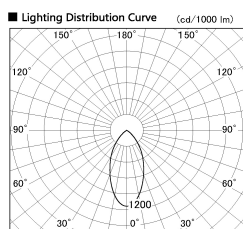

Item no. DD099-3050DW8527

Series Name: Φ 125 Spark

With Dark Mirror Reflector

Installation	Recessed mount
Type	
Fixture wattage	30.3W
Beam angle	50 deg
Color Temp.	2700K
CRI	Ra>85
Luminous	2432 lm
Body	Die-cast aluminum alloy
Body finish	N/A
Trim finish	White
Reflector finish	Dark Mirror
IP Rate	IP20
Light source	COB module
Input Voltage	AC220~240V
Dimming Type	Non-Dimmable
Certificate	CE, CCC
Cut Hole	125mm