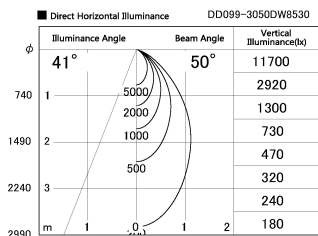

Item no. DD099-3050DW8530

Series Name: Φ 125 Spark

With Dark Mirror Reflector

| | |
|------------------|-------------------------|
| Installation | Recessed mount |
| Type | Φ 125 Spark |
| Fixture wattage | 30.3W |
| Beam angle | 50 deg |
| Color Temp. | 3000K |
| CRI | Ra>85 |
| Luminous | 2534 lm |
| Body | Die-cast aluminum alloy |
| Body finish | N/A |
| Trim finish | White |
| Reflector finish | Dark Mirror |
| IP Rate | IP20 |
| Light source | COB module |
| Input Voltage | AC220~240V |
| Dimming Type | Non-Dimmable |
| Certificate | CE, CCC |
| Cut Hole | 125mm |