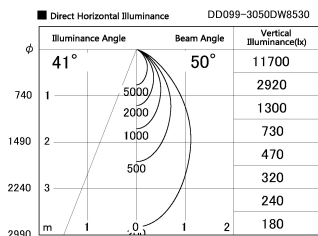

Item no. DD099-3050DW8530

Series Name: Φ 125 Spark

With Dark Mirror Reflector

Installation	Recessed mount
Type	
Fixture wattage	30.3W
Beam angle	50 deg
Color Temp.	3000K
CRI	Ra>85
Luminous	2534 lm
Body	Die-cast aluminum alloy
Body finish	N/A
Trim finish	White
Reflector finish	Dark Mirror
IP Rate	IP20
Light source	COB module
Input Voltage	AC220~240V
Dimming Type	Non-Dimmable
Certificate	CE, CCC
Cut Hole	125mm