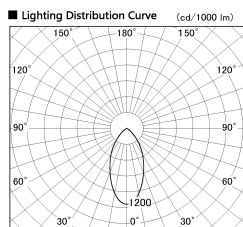

Item no. DD099-3050DW8530

Series Name: Φ 125 Spark

With Dark Mirror Reflector

Installation	Recessed mount
Type	
Fixture wattage	30.3W
Beam angle	50 deg
Color Temp.	3000K
CRI	Ra>85
Luminous	2534 lm
Body	Die-cast aluminum alloy
Body finish	N/A
Trim finish	White
Reflector finish	Dark Mirror
IP Rate	IP20
Light source	COB module
Input Voltage	AC220~240V
Dimming Type	Non-Dimmable
Certificate	CE, CCC
Cut Hole	125mm