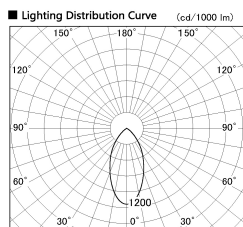

Item no. DD099-3050DW8530

Series Name: Φ 125 Spark

With Dark Mirror Reflector

| | |
|------------------|-------------------------|
| Installation | Recessed mount |
| Type | Φ 125 Spark |
| Fixture wattage | 30.3W |
| Beam angle | 50 deg |
| Color Temp. | 3000K |
| CRI | Ra>85 |
| Luminous | 2534 lm |
| Body | Die-cast aluminum alloy |
| Body finish | N/A |
| Trim finish | White |
| Reflector finish | Dark Mirror |
| IP Rate | IP20 |
| Light source | COB module |
| Input Voltage | AC220~240V |
| Dimming Type | Non-Dimmable |
| Certificate | CE, CCC |
| Cut Hole | 125mm |