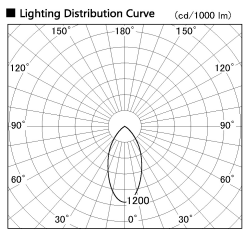

Item no. DD099-3050DW8535

Series Name: Φ 125 Spark

With Dark Mirror Reflector

Installation	Recessed mount
Type	Φ 125 Spark
Fixture wattage	30.3W
Beam angle	50 deg
Color Temp.	3500K
CRI	Ra>85
Luminous	2584 lm
Body	Die-cast aluminum alloy
Body finish	N/A
Trim finish	White
Reflector finish	Dark Mirror
IP Rate	IP20
Light source	COB module
Input Voltage	AC220~240V
Dimming Type	Non-Dimmable
Certificate	CE, CCC
Cut Hole	125mm