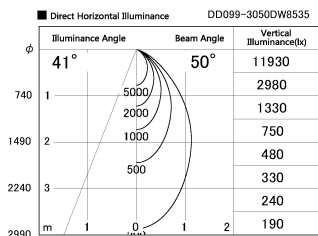

Item no. DD099-3050DW8535

Series Name: Φ 125 Spark

With Dark Mirror Reflector

Installation	Recessed mount
Type	
Fixture wattage	30.3W
Beam angle	50 deg
Color Temp.	3500K
CRI	Ra>85
Luminous	2584 lm
Body	Die-cast aluminum alloy
Body finish	N/A
Trim finish	White
Reflector finish	Dark Mirror
IP Rate	IP20
Light source	COB module
Input Voltage	AC220~240V
Dimming Type	Non-Dimmable
Certificate	CE, CCC
Cut Hole	125mm