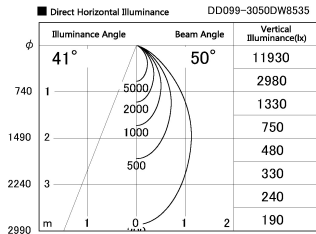

Item no. DD099-3050DW8535

Series Name: Φ 125 Spark

With Dark Mirror Reflector

Installation	Recessed mount
Type	Φ 125 Spark
Fixture wattage	30.3W
Beam angle	50 deg
Color Temp.	3500K
CRI	Ra>85
Luminous	2584 lm
Body	Die-cast aluminum alloy
Body finish	N/A
Trim finish	White
Reflector finish	Dark Mirror
IP Rate	IP20
Light source	COB module
Input Voltage	AC220~240V
Dimming Type	Non-Dimmable
Certificate	CE, CCC
Cut Hole	125mm