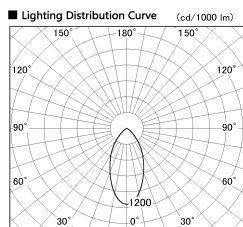

Item no. DD099-3050DW8535

Series Name: Φ 125 Spark

With Dark Mirror Reflector

Installation	Recessed mount
Type	
Fixture wattage	30.3W
Beam angle	50 deg
Color Temp.	3500K
CRI	Ra>85
Luminous	2584 lm
Body	Die-cast aluminum alloy
Body finish	N/A
Trim finish	White
Reflector finish	Dark Mirror
IP Rate	IP20
Light source	COB module
Input Voltage	AC220~240V
Dimming Type	Non-Dimmable
Certificate	CE, CCC
Cut Hole	125mm