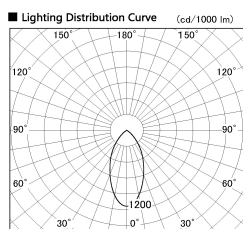

Item no. DD099-3050DW8540

Series Name: Φ 125 Spark

With Dark Mirror Reflector

Installation	Recessed mount
Type	
Fixture wattage	30.3W
Beam angle	50 deg
Color Temp.	4000K
CRI	Ra>85
Luminous	2610 lm
Body	Die-cast aluminum alloy
Body finish	N/A
Trim finish	White
Reflector finish	Dark Mirror
IP Rate	IP20
Light source	COB module
Input Voltage	AC220~240V
Dimming Type	Non-Dimmable
Certificate	CE, CCC
Cut Hole	125mm