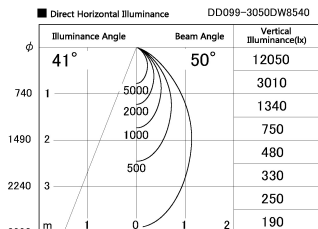

Item no. DD099-3050DW8540

Series Name: Φ 125 Spark

With Dark Mirror Reflector

Installation	Recessed mount
Type	
Fixture wattage	30.3W
Beam angle	50 deg
Color Temp.	4000K
CRI	Ra>85
Luminous	2610 lm
Body	Die-cast aluminum alloy
Body finish	N/A
Trim finish	White
Reflector finish	Dark Mirror
IP Rate	IP20
Light source	COB module
Input Voltage	AC220~240V
Dimming Type	Non-Dimmable
Certificate	CE, CCC
Cut Hole	125mm