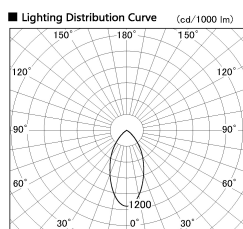

Item no. DD099-3050DW9027

Series Name: Φ 125 Spark

With Dark Mirror Reflector

Installation	Recessed mount
Type	Φ 125 Spark
Fixture wattage	30.3W
Beam angle	50 deg
Color Temp.	2700K
CRI	Ra>90
Luminous	2212 lm
Body	Die-cast aluminum alloy
Body finish	N/A
Trim finish	White
Reflector finish	Dark Mirror
IP Rate	IP20
Light source	COB module
Input Voltage	AC220~240V
Dimming Type	Non-Dimmable
Certificate	CE, CCC
Cut Hole	125mm