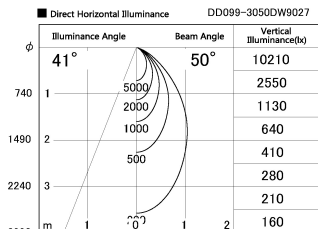

Item no. DD099-3050DW9027

Series Name: Φ 125 Spark

With Dark Mirror Reflector

Installation	Recessed mount
Type	Φ 125 Spark
Fixture wattage	30.3W
Beam angle	50 deg
Color Temp.	2700K
CRI	Ra>90
Luminous	2212 lm
Body	Die-cast aluminum alloy
Body finish	N/A
Trim finish	White
Reflector finish	Dark Mirror
IP Rate	IP20
Light source	COB module
Input Voltage	AC220~240V
Dimming Type	Non-Dimmable
Certificate	CE, CCC
Cut Hole	125mm