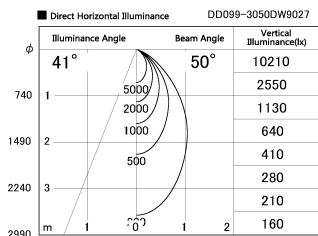

Item no. DD099-3050DW9027

Series Name:  $\Phi$ 125 Spark

With Dark Mirror Reflector

Installation	Recessed mount
Type	
Fixture wattage	30.3W
Beam angle	50 deg
Color Temp.	2700K
CRI	Ra>90
Luminous	2212 lm
Body	Die-cast aluminum alloy
Body finish	N/A
Trim finish	White
Reflector finish	Dark Mirror
IP Rate	IP20
Light source	COB module
Input Voltage	AC220~240V
Dimming Type	Non-Dimmable
Certificate	CE, CCC
Cut Hole	125mm