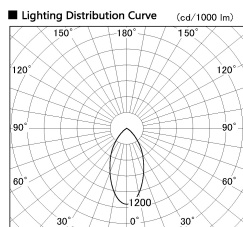

Item no. DD099-3050DW9027

Series Name:  $\Phi$ 125 Spark

With Dark Mirror Reflector

Installation	Recessed mount
Type	
Fixture wattage	30.3W
Beam angle	50 deg
Color Temp.	2700K
CRI	Ra>90
Luminous	2212 lm
Body	Die-cast aluminum alloy
Body finish	N/A
Trim finish	White
Reflector finish	Dark Mirror
IP Rate	IP20
Light source	COB module
Input Voltage	AC220~240V
Dimming Type	Non-Dimmable
Certificate	CE, CCC
Cut Hole	125mm