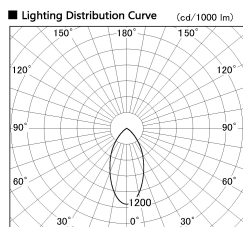

Item no. DD099-3050DW9030

Series Name:  $\Phi$ 125 Spark

With Dark Mirror Reflector

Installation	Recessed mount
Type	
Fixture wattage	30.3W
Beam angle	50 deg
Color Temp.	3000K
CRI	Ra>90
Luminous	2304 lm
Body	Die-cast aluminum alloy
Body finish	N/A
Trim finish	White
Reflector finish	Dark Mirror
IP Rate	IP20
Light source	COB module
Input Voltage	AC220~240V
Dimming Type	Non-Dimmable
Certificate	CE, CCC
Cut Hole	125mm