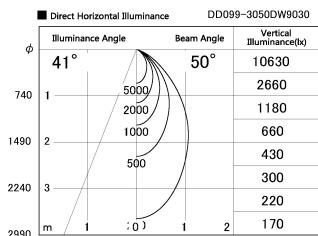

Item no. DD099-3050DW9030

Series Name:  $\Phi$ 125 Spark

With Dark Mirror Reflector

Installation	Recessed mount
Type	
Fixture wattage	30.3W
Beam angle	50 deg
Color Temp.	3000K
CRI	Ra>90
Luminous	2304 lm
Body	Die-cast aluminum alloy
Body finish	N/A
Trim finish	White
Reflector finish	Dark Mirror
IP Rate	IP20
Light source	COB module
Input Voltage	AC220~240V
Dimming Type	Non-Dimmable
Certificate	CE, CCC
Cut Hole	125mm