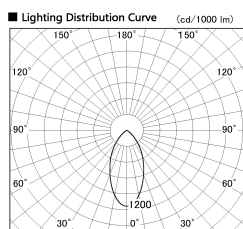

Item no. DD099-3050DW9040

Series Name:  $\Phi$ 125 Spark

With Dark Mirror Reflector

Installation	Recessed mount
Type	
Fixture wattage	30.3W
Beam angle	50 deg
Color Temp.	4000K
CRI	Ra>90
Luminous	2373 lm
Body	Die-cast aluminum alloy
Body finish	N/A
Trim finish	White
Reflector finish	Dark Mirror
IP Rate	IP20
Light source	COB module
Input Voltage	AC220~240V
Dimming Type	Non-Dimmable
Certificate	CE, CCC
Cut Hole	125mm