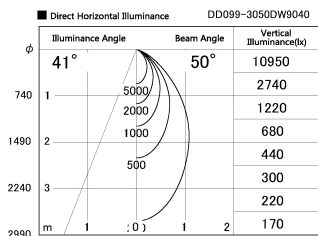

Item no. DD099-3050DW9040

Series Name:  $\Phi$ 125 Spark

With Dark Mirror Reflector

Installation	Recessed mount
Type	
Fixture wattage	30.3W
Beam angle	50 deg
Color Temp.	4000K
CRI	Ra>90
Luminous	2373 lm
Body	Die-cast aluminum alloy
Body finish	N/A
Trim finish	White
Reflector finish	Dark Mirror
IP Rate	IP20
Light source	COB module
Input Voltage	AC220~240V
Dimming Type	Non-Dimmable
Certificate	CE, CCC
Cut Hole	125mm