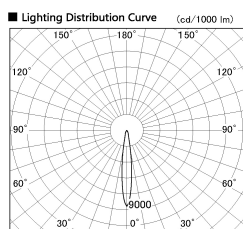

Item no. DD099-2115WW8530

Series Name: Φ 125 Spark

■ Direct Horizontal Illuminance DD099-2115WW8530

Beam Angle	Vertical Illuminance (lx)
13°	58530
14°	14630
2000lx	6500
1000lx	3660
500lx	2340
200lx	1630
100lx	1190
910 mm	910

Installation	Recessed mount
Type	
Fixture wattage	19.9W
Beam angle	14 deg
Color Temp.	3000K
CRI	Ra>85
Luminous	1689 lm
Body	Die-cast aluminum alloy
Body finish	N/A
Trim finish	White
Reflector finish	White
IP Rate	IP20
Light source	COB module
Input Voltage	AC220~240V
Dimming Type	Non-Dimmable
Certificate	CE, CCC
Cut Hole	125mm