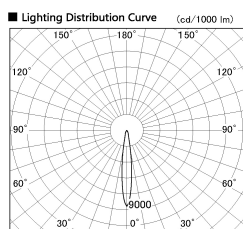

Item no. DD099-2115WW8540

Series Name: Φ 125 Spark

Installation	Recessed mount
Type	
Fixture wattage	19.9W
Beam angle	14 deg
Color Temp.	4000K
CRI	Ra>85
Luminous	1740 lm
Body	Die-cast aluminum alloy
Body finish	N/A
Trim finish	White
Reflector finish	White
IP Rate	IP20
Light source	COB module
Input Voltage	AC220~240V
Dimming Type	Non-Dimmable
Certificate	CE, CCC
Cut Hole	125mm