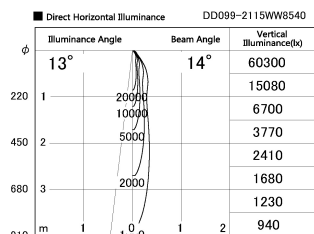

Item no. DD099-2115WW8540

Series Name: Φ 125 Spark

Installation	Recessed mount
Type	
Fixture wattage	19.9W
Beam angle	14 deg
Color Temp.	4000K
CRI	Ra>85
Luminous	1740 lm
Body	Die-cast aluminum alloy
Body finish	N/A
Trim finish	White
Reflector finish	White
IP Rate	IP20
Light source	COB module
Input Voltage	AC220~240V
Dimming Type	Non-Dimmable
Certificate	CE, CCC
Cut Hole	125mm