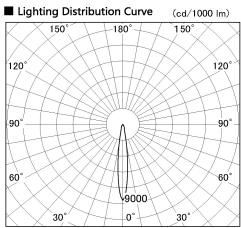

Item no. DD099-2115WW9030

Series Name: Φ 125 Spark

■ Direct Horizontal Illuminance DD099-2115WW9030

Beam Angle	Vertical Illuminance (lx)
13°	53230
14°	13310
2000lx	5910
1000lx	3330
500lx	2130
200lx	1480
100lx	1090
830	830

Installation	Recessed mount
Type	Φ 125 Spark
Fixture wattage	19.9W
Beam angle	14 deg
Color Temp.	3000K
CRI	Ra>90
Luminous	1536 lm
Body	Die-cast aluminum alloy
Body finish	N/A
Trim finish	White
Reflector finish	White
IP Rate	IP20
Light source	COB module
Input Voltage	AC220~240V
Dimming Type	Non-Dimmable
Certificate	CE, CCC
Cut Hole	125mm