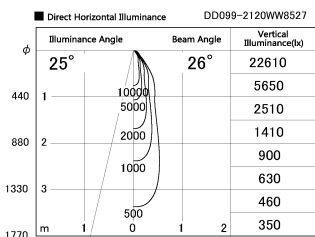

Item no. DD099-2120WW8527

Series Name:  $\Phi$ 125 Spark

Installation	Recessed mount
Type	$\Phi$ 125 Spark
Fixture wattage	19.9W
Beam angle	26 deg
Color Temp.	2700K
CRI	Ra>85
Luminous	1605 lm
Body	Die-cast aluminum alloy
Body finish	N/A
Trim finish	White
Reflector finish	White
IP Rate	IP20
Light source	COB module
Input Voltage	AC220~240V
Dimming Type	Non-Dimmable
Certificate	CE, CCC
Cut Hole	125mm