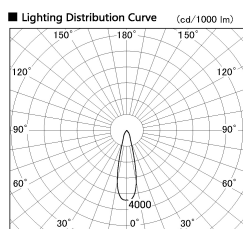

Item no. DD099-2120WW8527

Series Name:  $\Phi$ 125 Spark

Installation	Recessed mount
Type	$\Phi$ 125 Spark
Fixture wattage	19.9W
Beam angle	26 deg
Color Temp.	2700K
CRI	Ra>85
Luminous	1605 lm
Body	Die-cast aluminum alloy
Body finish	N/A
Trim finish	White
Reflector finish	White
IP Rate	IP20
Light source	COB module
Input Voltage	AC220~240V
Dimming Type	Non-Dimmable
Certificate	CE, CCC
Cut Hole	125mm