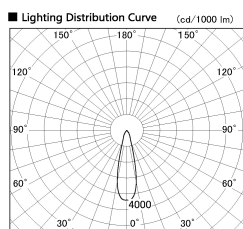

Item no. DD099-2120WW8530

Series Name:  $\Phi$ 125 Spark

Installation	Recessed mount
Type	
Fixture wattage	19.9W
Beam angle	26 deg
Color Temp.	3000K
CRI	Ra>85
Luminous	1672 lm
Body	Die-cast aluminum alloy
Body finish	N/A
Trim finish	White
Reflector finish	White
IP Rate	IP20
Light source	COB module
Input Voltage	AC220~240V
Dimming Type	Non-Dimmable
Certificate	CE, CCC
Cut Hole	125mm