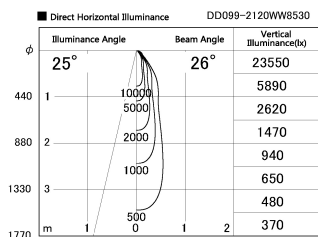

Item no. DD099-2120WW8530

Series Name:  $\Phi$ 125 Spark

Installation	Recessed mount
Type	
Fixture wattage	19.9W
Beam angle	26 deg
Color Temp.	3000K
CRI	Ra>85
Luminous	1672 lm
Body	Die-cast aluminum alloy
Body finish	N/A
Trim finish	White
Reflector finish	White
IP Rate	IP20
Light source	COB module
Input Voltage	AC220~240V
Dimming Type	Non-Dimmable
Certificate	CE, CCC
Cut Hole	125mm