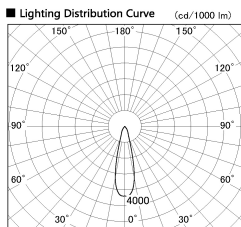

Item no. DD099-2120WW8535

Series Name: Φ 125 Spark

Installation	Recessed mount
Type	
Fixture wattage	19.9W
Beam angle	26 deg
Color Temp.	3500K
CRI	Ra>85
Luminous	1705 lm
Body	Die-cast aluminum alloy
Body finish	N/A
Trim finish	White
Reflector finish	White
IP Rate	IP20
Light source	COB module
Input Voltage	AC220~240V
Dimming Type	Non-Dimmable
Certificate	CE, CCC
Cut Hole	125mm