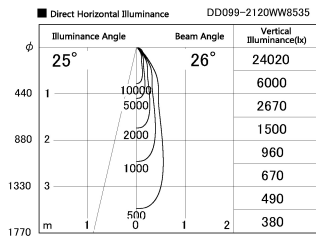

Item no. DD099-2120WW8535

Series Name: Φ 125 Spark

Installation	Recessed mount
Type	
Fixture wattage	19.9W
Beam angle	26 deg
Color Temp.	3500K
CRI	Ra>85
Luminous	1705 lm
Body	Die-cast aluminum alloy
Body finish	N/A
Trim finish	White
Reflector finish	White
IP Rate	IP20
Light source	COB module
Input Voltage	AC220~240V
Dimming Type	Non-Dimmable
Certificate	CE, CCC
Cut Hole	125mm