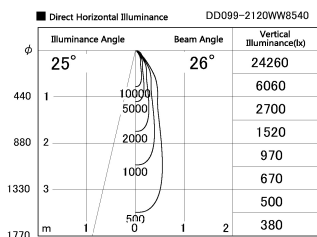

Item no. DD099-2120WW8540

Series Name: Φ 125 Spark

Installation	Recessed mount
Type	
Fixture wattage	19.9W
Beam angle	26 deg
Color Temp.	4000K
CRI	Ra>85
Luminous	1722 lm
Body	Die-cast aluminum alloy
Body finish	N/A
Trim finish	White
Reflector finish	White
IP Rate	IP20
Light source	COB module
Input Voltage	AC220~240V
Dimming Type	Non-Dimmable
Certificate	CE, CCC
Cut Hole	125mm