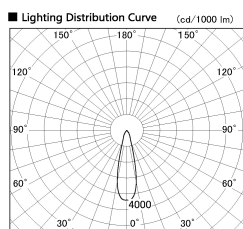

Item no. DD099-2120WW8540

Series Name: Φ 125 Spark

Installation	Recessed mount
Type	
Fixture wattage	19.9W
Beam angle	26 deg
Color Temp.	4000K
CRI	Ra>85
Luminous	1722 lm
Body	Die-cast aluminum alloy
Body finish	N/A
Trim finish	White
Reflector finish	White
IP Rate	IP20
Light source	COB module
Input Voltage	AC220~240V
Dimming Type	Non-Dimmable
Certificate	CE, CCC
Cut Hole	125mm