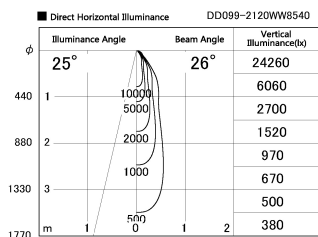

Item no. DD099-2120WW8540

Series Name: Φ 125 Spark

Installation	Recessed mount
Type	Φ 125 Spark
Fixture wattage	19.9W
Beam angle	26 deg
Color Temp.	4000K
CRI	Ra>85
Luminous	1722 lm
Body	Die-cast aluminum alloy
Body finish	N/A
Trim finish	White
Reflector finish	White
IP Rate	IP20
Light source	COB module
Input Voltage	AC220~240V
Dimming Type	Non-Dimmable
Certificate	CE, CCC
Cut Hole	125mm