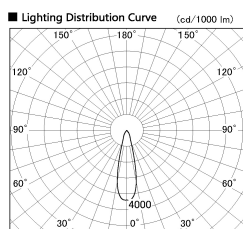

Item no. DD099-2120WW8540

Series Name: Φ 125 Spark

Installation	Recessed mount
Type	Φ 125 Spark
Fixture wattage	19.9W
Beam angle	26 deg
Color Temp.	4000K
CRI	Ra>85
Luminous	1722 lm
Body	Die-cast aluminum alloy
Body finish	N/A
Trim finish	White
Reflector finish	White
IP Rate	IP20
Light source	COB module
Input Voltage	AC220~240V
Dimming Type	Non-Dimmable
Certificate	CE, CCC
Cut Hole	125mm