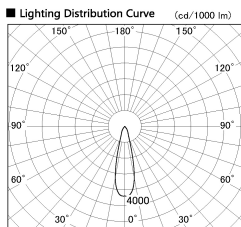

Item no. DD099-2120WW9027

Series Name: Φ 125 Spark

Installation	Recessed mount
Type	
Fixture wattage	19.9W
Beam angle	26 deg
Color Temp.	2700K
CRI	Ra>90
Luminous	1459 lm
Body	Die-cast aluminum alloy
Body finish	N/A
Trim finish	White
Reflector finish	White
IP Rate	IP20
Light source	COB module
Input Voltage	AC220~240V
Dimming Type	Non-Dimmable
Certificate	CE, CCC
Cut Hole	125mm