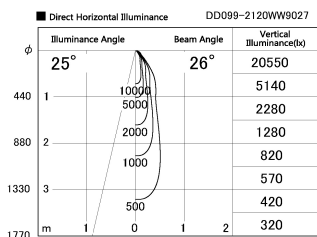

Item no. DD099-2120WW9027

Series Name: Φ 125 Spark

Installation	Recessed mount
Type	Φ 125 Spark
Fixture wattage	19.9W
Beam angle	26 deg
Color Temp.	2700K
CRI	Ra>90
Luminous	1459 lm
Body	Die-cast aluminum alloy
Body finish	N/A
Trim finish	White
Reflector finish	White
IP Rate	IP20
Light source	COB module
Input Voltage	AC220~240V
Dimming Type	Non-Dimmable
Certificate	CE, CCC
Cut Hole	125mm