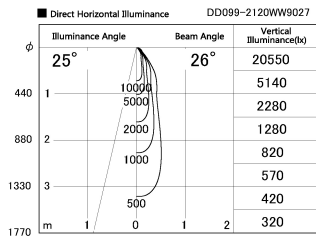

Item no. DD099-2120WW9027

Series Name: Φ 125 Spark

Installation	Recessed mount
Type	
Fixture wattage	19.9W
Beam angle	26 deg
Color Temp.	2700K
CRI	Ra>90
Luminous	1459 lm
Body	Die-cast aluminum alloy
Body finish	N/A
Trim finish	White
Reflector finish	White
IP Rate	IP20
Light source	COB module
Input Voltage	AC220~240V
Dimming Type	Non-Dimmable
Certificate	CE, CCC
Cut Hole	125mm