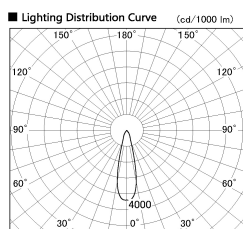

Item no. DD099-2120WW9027

Series Name: Φ 125 Spark

Installation	Recessed mount
Type	Φ 125 Spark
Fixture wattage	19.9W
Beam angle	26 deg
Color Temp.	2700K
CRI	Ra>90
Luminous	1459 lm
Body	Die-cast aluminum alloy
Body finish	N/A
Trim finish	White
Reflector finish	White
IP Rate	IP20
Light source	COB module
Input Voltage	AC220~240V
Dimming Type	Non-Dimmable
Certificate	CE, CCC
Cut Hole	125mm