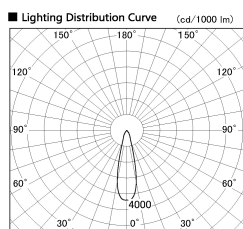

Item no. DD099-2120WW9030

Series Name:  $\Phi$ 125 Spark

Installation	Recessed mount
Type	
Fixture wattage	19.9W
Beam angle	26 deg
Color Temp.	3000K
CRI	Ra>90
Luminous	1520 lm
Body	Die-cast aluminum alloy
Body finish	N/A
Trim finish	White
Reflector finish	White
IP Rate	IP20
Light source	COB module
Input Voltage	AC220~240V
Dimming Type	Non-Dimmable
Certificate	CE, CCC
Cut Hole	125mm