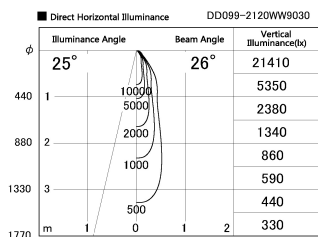

Item no. DD099-2120WW9030

Series Name:  $\Phi$ 125 Spark

Installation	Recessed mount
Type	
Fixture wattage	19.9W
Beam angle	26 deg
Color Temp.	3000K
CRI	Ra>90
Luminous	1520 lm
Body	Die-cast aluminum alloy
Body finish	N/A
Trim finish	White
Reflector finish	White
IP Rate	IP20
Light source	COB module
Input Voltage	AC220~240V
Dimming Type	Non-Dimmable
Certificate	CE, CCC
Cut Hole	125mm