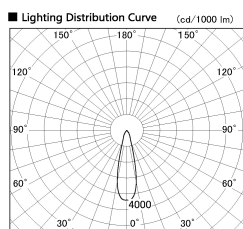

Item no. DD099-2120WW9035

Series Name: Φ 125 Spark

Installation	Recessed mount
Type	
Fixture wattage	19.9W
Beam angle	26 deg
Color Temp.	3500K
CRI	Ra>90
Luminous	1550 lm
Body	Die-cast aluminum alloy
Body finish	N/A
Trim finish	White
Reflector finish	White
IP Rate	IP20
Light source	COB module
Input Voltage	AC220~240V
Dimming Type	Non-Dimmable
Certificate	CE, CCC
Cut Hole	125mm