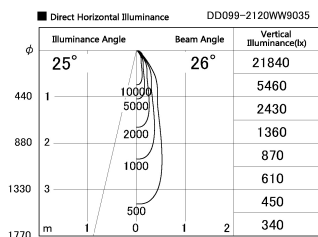

Item no. DD099-2120WW9035

Series Name: Φ 125 Spark

Installation	Recessed mount
Type	
Fixture wattage	19.9W
Beam angle	26 deg
Color Temp.	3500K
CRI	Ra>90
Luminous	1550 lm
Body	Die-cast aluminum alloy
Body finish	N/A
Trim finish	White
Reflector finish	White
IP Rate	IP20
Light source	COB module
Input Voltage	AC220~240V
Dimming Type	Non-Dimmable
Certificate	CE, CCC
Cut Hole	125mm