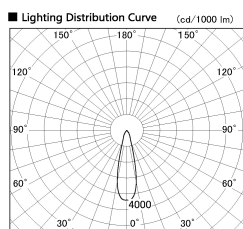

Item no. DD099-2120WW9040

Series Name: Φ 125 Spark

Installation	Recessed mount
Type	
Fixture wattage	19.9W
Beam angle	26 deg
Color Temp.	4000K
CRI	Ra>90
Luminous	1566 lm
Body	Die-cast aluminum alloy
Body finish	N/A
Trim finish	White
Reflector finish	White
IP Rate	IP20
Light source	COB module
Input Voltage	AC220~240V
Dimming Type	Non-Dimmable
Certificate	CE, CCC
Cut Hole	125mm