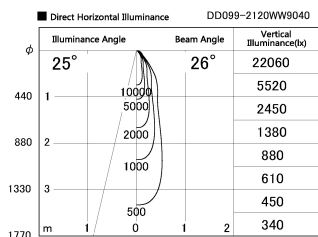

Item no. DD099-2120WW9040

Series Name: Φ 125 Spark

Installation	Recessed mount
Type	
Fixture wattage	19.9W
Beam angle	26 deg
Color Temp.	4000K
CRI	Ra>90
Luminous	1566 lm
Body	Die-cast aluminum alloy
Body finish	N/A
Trim finish	White
Reflector finish	White
IP Rate	IP20
Light source	COB module
Input Voltage	AC220~240V
Dimming Type	Non-Dimmable
Certificate	CE, CCC
Cut Hole	125mm