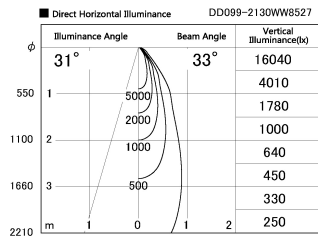

Item no. DD099-2130WW8527

Series Name: Φ 125 Spark

Installation	Recessed mount
Type	
Fixture wattage	19.9W
Beam angle	33 deg
Color Temp.	2700K
CRI	Ra>85
Luminous	1602 lm
Body	Die-cast aluminum alloy
Body finish	N/A
Trim finish	White
Reflector finish	White
IP Rate	IP20
Light source	COB module
Input Voltage	AC220~240V
Dimming Type	Non-Dimmable
Certificate	CE, CCC
Cut Hole	125mm