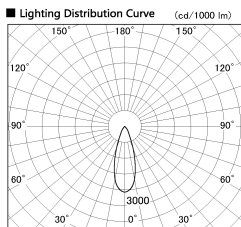

Item no. DD099-2130WW8527

Series Name: Φ 125 Spark

Installation	Recessed mount
Type	
Fixture wattage	19.9W
Beam angle	33 deg
Color Temp.	2700K
CRI	Ra>85
Luminous	1602 lm
Body	Die-cast aluminum alloy
Body finish	N/A
Trim finish	White
Reflector finish	White
IP Rate	IP20
Light source	COB module
Input Voltage	AC220~240V
Dimming Type	Non-Dimmable
Certificate	CE, CCC
Cut Hole	125mm