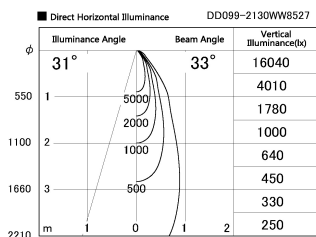

Item no. DD099-2130WW8527

Series Name: Φ 125 Spark

Installation	Recessed mount
Type	Φ 125 Spark
Fixture wattage	19.9W
Beam angle	33 deg
Color Temp.	2700K
CRI	Ra>85
Luminous	1602 lm
Body	Die-cast aluminum alloy
Body finish	N/A
Trim finish	White
Reflector finish	White
IP Rate	IP20
Light source	COB module
Input Voltage	AC220~240V
Dimming Type	Non-Dimmable
Certificate	CE, CCC
Cut Hole	125mm