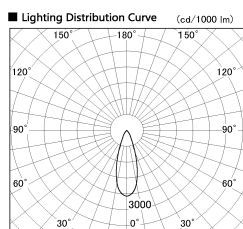

Item no. DD099-2130WW8527

Series Name: Φ 125 Spark

Installation	Recessed mount
Type	Φ 125 Spark
Fixture wattage	19.9W
Beam angle	33 deg
Color Temp.	2700K
CRI	Ra>85
Luminous	1602 lm
Body	Die-cast aluminum alloy
Body finish	N/A
Trim finish	White
Reflector finish	White
IP Rate	IP20
Light source	COB module
Input Voltage	AC220~240V
Dimming Type	Non-Dimmable
Certificate	CE, CCC
Cut Hole	125mm