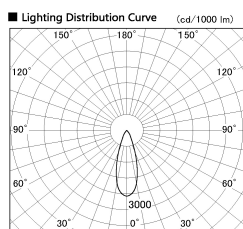

Item no. DD099-2130WW8530

Series Name: Φ 125 Spark

Installation	Recessed mount
Type	
Fixture wattage	19.9W
Beam angle	33 deg
Color Temp.	3000K
CRI	Ra>85
Luminous	1669 lm
Body	Die-cast aluminum alloy
Body finish	N/A
Trim finish	White
Reflector finish	White
IP Rate	IP20
Light source	COB module
Input Voltage	AC220~240V
Dimming Type	Non-Dimmable
Certificate	CE, CCC
Cut Hole	125mm