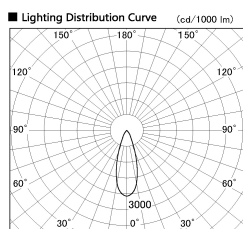

Item no. DD099-2130WW8530

Series Name: Φ 125 Spark

Installation	Recessed mount
Type	Φ 125 Spark
Fixture wattage	19.9W
Beam angle	33 deg
Color Temp.	3000K
CRI	Ra>85
Luminous	1669 lm
Body	Die-cast aluminum alloy
Body finish	N/A
Trim finish	White
Reflector finish	White
IP Rate	IP20
Light source	COB module
Input Voltage	AC220~240V
Dimming Type	Non-Dimmable
Certificate	CE, CCC
Cut Hole	125mm