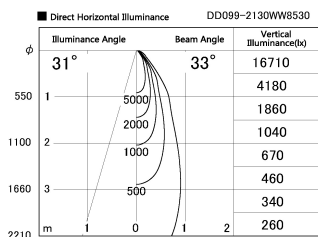

Item no. DD099-2130WW8530

Series Name: Φ 125 Spark

Installation	Recessed mount
Type	
Fixture wattage	19.9W
Beam angle	33 deg
Color Temp.	3000K
CRI	Ra>85
Luminous	1669 lm
Body	Die-cast aluminum alloy
Body finish	N/A
Trim finish	White
Reflector finish	White
IP Rate	IP20
Light source	COB module
Input Voltage	AC220~240V
Dimming Type	Non-Dimmable
Certificate	CE, CCC
Cut Hole	125mm