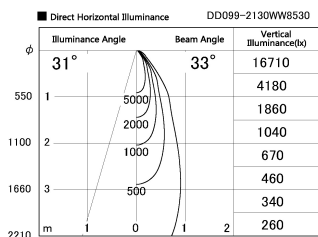

Item no. DD099-2130WW8530

Series Name: Φ 125 Spark

Installation	Recessed mount
Type	Φ 125 Spark
Fixture wattage	19.9W
Beam angle	33 deg
Color Temp.	3000K
CRI	Ra>85
Luminous	1669 lm
Body	Die-cast aluminum alloy
Body finish	N/A
Trim finish	White
Reflector finish	White
IP Rate	IP20
Light source	COB module
Input Voltage	AC220~240V
Dimming Type	Non-Dimmable
Certificate	CE, CCC
Cut Hole	125mm