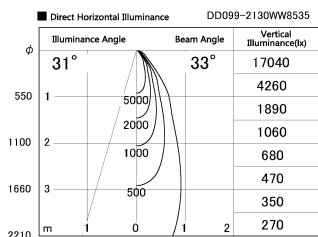

Item no. DD099-2130WW8535

Series Name: Φ 125 Spark

Installation	Recessed mount
Type	
Fixture wattage	19.9W
Beam angle	33 deg
Color Temp.	3500K
CRI	Ra>85
Luminous	1702 lm
Body	Die-cast aluminum alloy
Body finish	N/A
Trim finish	White
Reflector finish	White
IP Rate	IP20
Light source	COB module
Input Voltage	AC220~240V
Dimming Type	Non-Dimmable
Certificate	CE, CCC
Cut Hole	125mm