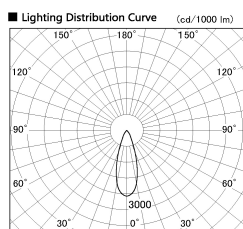

Item no. DD099-2130WW8535

Series Name: Φ 125 Spark

Installation	Recessed mount
Type	
Fixture wattage	19.9W
Beam angle	33 deg
Color Temp.	3500K
CRI	Ra>85
Luminous	1702 lm
Body	Die-cast aluminum alloy
Body finish	N/A
Trim finish	White
Reflector finish	White
IP Rate	IP20
Light source	COB module
Input Voltage	AC220~240V
Dimming Type	Non-Dimmable
Certificate	CE, CCC
Cut Hole	125mm