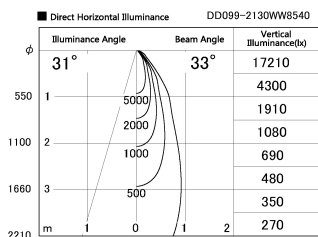

Item no. DD099-2130WW8540

Series Name: Φ 125 Spark

Installation	Recessed mount
Type	
Fixture wattage	19.9W
Beam angle	33 deg
Color Temp.	4000K
CRI	Ra>85
Luminous	1719 lm
Body	Die-cast aluminum alloy
Body finish	N/A
Trim finish	White
Reflector finish	White
IP Rate	IP20
Light source	COB module
Input Voltage	AC220~240V
Dimming Type	Non-Dimmable
Certificate	CE, CCC
Cut Hole	125mm