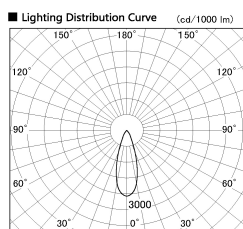

Item no. DD099-2130WW8540

Series Name: Φ 125 Spark

Installation	Recessed mount
Type	
Fixture wattage	19.9W
Beam angle	33 deg
Color Temp.	4000K
CRI	Ra>85
Luminous	1719 lm
Body	Die-cast aluminum alloy
Body finish	N/A
Trim finish	White
Reflector finish	White
IP Rate	IP20
Light source	COB module
Input Voltage	AC220~240V
Dimming Type	Non-Dimmable
Certificate	CE, CCC
Cut Hole	125mm