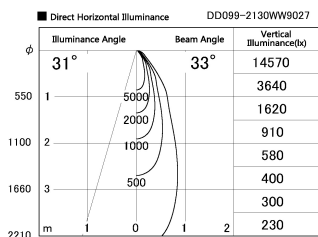

Item no. DD099-2130WW9027

Series Name: Φ 125 Spark

Installation	Recessed mount
Type	Φ 125 Spark
Fixture wattage	19.9W
Beam angle	33 deg
Color Temp.	2700K
CRI	Ra>90
Luminous	1456 lm
Body	Die-cast aluminum alloy
Body finish	N/A
Trim finish	White
Reflector finish	White
IP Rate	IP20
Light source	COB module
Input Voltage	AC220~240V
Dimming Type	Non-Dimmable
Certificate	CE, CCC
Cut Hole	125mm