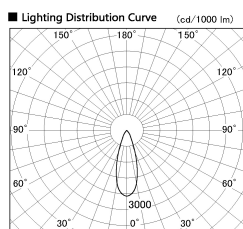

Item no. DD099-2130WW9027

Series Name: Φ 125 Spark

Installation	Recessed mount
Type	Φ 125 Spark
Fixture wattage	19.9W
Beam angle	33 deg
Color Temp.	2700K
CRI	Ra>90
Luminous	1456 lm
Body	Die-cast aluminum alloy
Body finish	N/A
Trim finish	White
Reflector finish	White
IP Rate	IP20
Light source	COB module
Input Voltage	AC220~240V
Dimming Type	Non-Dimmable
Certificate	CE, CCC
Cut Hole	125mm