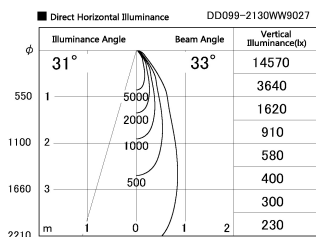

Item no. DD099-2130WW9027

Series Name:  $\Phi$ 125 Spark

Installation	Recessed mount
Type	
Fixture wattage	19.9W
Beam angle	33 deg
Color Temp.	2700K
CRI	Ra>90
Luminous	1456 lm
Body	Die-cast aluminum alloy
Body finish	N/A
Trim finish	White
Reflector finish	White
IP Rate	IP20
Light source	COB module
Input Voltage	AC220~240V
Dimming Type	Non-Dimmable
Certificate	CE, CCC
Cut Hole	125mm