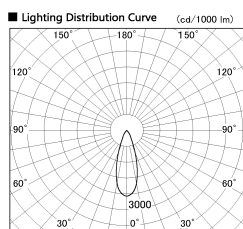

Item no. DD099-2130WW9027

Series Name:  $\Phi$ 125 Spark

Installation	Recessed mount
Type	
Fixture wattage	19.9W
Beam angle	33 deg
Color Temp.	2700K
CRI	Ra>90
Luminous	1456 lm
Body	Die-cast aluminum alloy
Body finish	N/A
Trim finish	White
Reflector finish	White
IP Rate	IP20
Light source	COB module
Input Voltage	AC220~240V
Dimming Type	Non-Dimmable
Certificate	CE, CCC
Cut Hole	125mm