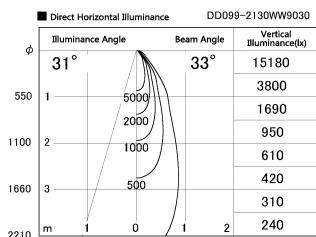

Item no. DD099-2130WW9030

Series Name:  $\Phi$ 125 Spark

Installation	Recessed mount
Type	
Fixture wattage	19.9W
Beam angle	33 deg
Color Temp.	3000K
CRI	Ra>90
Luminous	1517 lm
Body	Die-cast aluminum alloy
Body finish	N/A
Trim finish	White
Reflector finish	White
IP Rate	IP20
Light source	COB module
Input Voltage	AC220~240V
Dimming Type	Non-Dimmable
Certificate	CE, CCC
Cut Hole	125mm