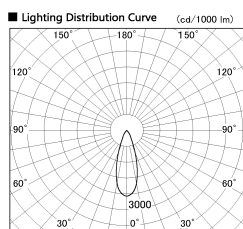

Item no. DD099-2130WW9030

Series Name:  $\Phi$ 125 Spark

Installation	Recessed mount
Type	
Fixture wattage	19.9W
Beam angle	33 deg
Color Temp.	3000K
CRI	Ra>90
Luminous	1517 lm
Body	Die-cast aluminum alloy
Body finish	N/A
Trim finish	White
Reflector finish	White
IP Rate	IP20
Light source	COB module
Input Voltage	AC220~240V
Dimming Type	Non-Dimmable
Certificate	CE, CCC
Cut Hole	125mm