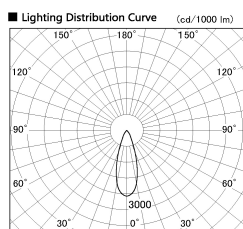

Item no. DD099-2130WW9035

Series Name: Φ 125 Spark

Installation	Recessed mount
Type	
Fixture wattage	19.9W
Beam angle	33 deg
Color Temp.	3500K
CRI	Ra>90
Luminous	1548 lm
Body	Die-cast aluminum alloy
Body finish	N/A
Trim finish	White
Reflector finish	White
IP Rate	IP20
Light source	COB module
Input Voltage	AC220~240V
Dimming Type	Non-Dimmable
Certificate	CE, CCC
Cut Hole	125mm