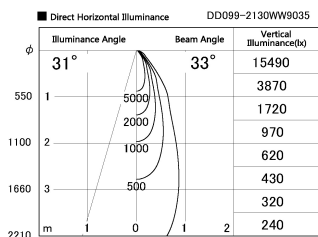

Item no. DD099-2130WW9035

Series Name: Φ 125 Spark

Installation	Recessed mount
Type	
Fixture wattage	19.9W
Beam angle	33 deg
Color Temp.	3500K
CRI	Ra>90
Luminous	1548 lm
Body	Die-cast aluminum alloy
Body finish	N/A
Trim finish	White
Reflector finish	White
IP Rate	IP20
Light source	COB module
Input Voltage	AC220~240V
Dimming Type	Non-Dimmable
Certificate	CE, CCC
Cut Hole	125mm