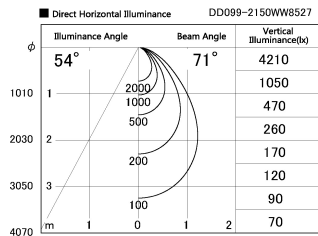

Item no. DD099-2150WW8527

Series Name: Φ 125 Spark

Installation	Recessed mount
Type	
Fixture wattage	19.9W
Beam angle	71 deg
Color Temp.	2700K
CRI	Ra>85
Luminous	1491 lm
Body	Die-cast aluminum alloy
Body finish	N/A
Trim finish	White
Reflector finish	White
IP Rate	IP20
Light source	COB module
Input Voltage	AC220~240V
Dimming Type	Non-Dimmable
Certificate	CE, CCC
Cut Hole	125mm