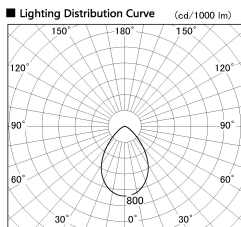

Item no. DD099-2150WW8527

Series Name: Φ 125 Spark

Installation	Recessed mount
Type	
Fixture wattage	19.9W
Beam angle	71 deg
Color Temp.	2700K
CRI	Ra>85
Luminous	1491 lm
Body	Die-cast aluminum alloy
Body finish	N/A
Trim finish	White
Reflector finish	White
IP Rate	IP20
Light source	COB module
Input Voltage	AC220~240V
Dimming Type	Non-Dimmable
Certificate	CE, CCC
Cut Hole	125mm