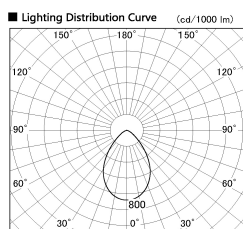

Item no. DD099-2150WW8530

Series Name: Φ 125 Spark

Installation	Recessed mount
Type	
Fixture wattage	19.9W
Beam angle	71 deg
Color Temp.	3000K
CRI	Ra>85
Luminous	1553 lm
Body	Die-cast aluminum alloy
Body finish	N/A
Trim finish	White
Reflector finish	White
IP Rate	IP20
Light source	COB module
Input Voltage	AC220~240V
Dimming Type	Non-Dimmable
Certificate	CE, CCC
Cut Hole	125mm