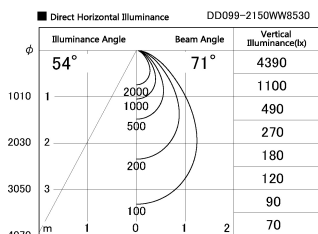

Item no. DD099-2150WW8530

Series Name: Φ 125 Spark

Installation	Recessed mount
Type	
Fixture wattage	19.9W
Beam angle	71 deg
Color Temp.	3000K
CRI	Ra>85
Luminous	1553 lm
Body	Die-cast aluminum alloy
Body finish	N/A
Trim finish	White
Reflector finish	White
IP Rate	IP20
Light source	COB module
Input Voltage	AC220~240V
Dimming Type	Non-Dimmable
Certificate	CE, CCC
Cut Hole	125mm