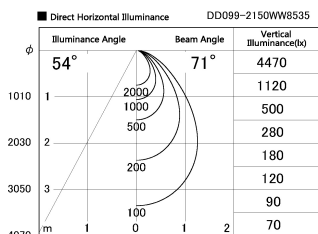

Item no. DD099-2150WW8535

Series Name: Φ 125 Spark

Installation	Recessed mount
Type	
Fixture wattage	19.9W
Beam angle	71 deg
Color Temp.	3500K
CRI	Ra>85
Luminous	1584 lm
Body	Die-cast aluminum alloy
Body finish	N/A
Trim finish	White
Reflector finish	White
IP Rate	IP20
Light source	COB module
Input Voltage	AC220~240V
Dimming Type	Non-Dimmable
Certificate	CE, CCC
Cut Hole	125mm