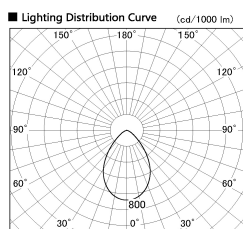

Item no. DD099-2150WW8535

Series Name: Φ 125 Spark

Installation	Recessed mount
Type	
Fixture wattage	19.9W
Beam angle	71 deg
Color Temp.	3500K
CRI	Ra>85
Luminous	1584 lm
Body	Die-cast aluminum alloy
Body finish	N/A
Trim finish	White
Reflector finish	White
IP Rate	IP20
Light source	COB module
Input Voltage	AC220~240V
Dimming Type	Non-Dimmable
Certificate	CE, CCC
Cut Hole	125mm