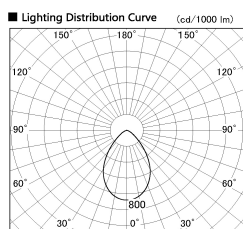

Item no. DD099-2150WW8540

Series Name: Φ 125 Spark

Installation	Recessed mount
Type	Φ 125 Spark
Fixture wattage	19.9W
Beam angle	71 deg
Color Temp.	4000K
CRI	Ra>85
Luminous	1600 lm
Body	Die-cast aluminum alloy
Body finish	N/A
Trim finish	White
Reflector finish	White
IP Rate	IP20
Light source	COB module
Input Voltage	AC220~240V
Dimming Type	Non-Dimmable
Certificate	CE, CCC
Cut Hole	125mm