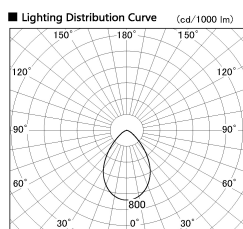

Item no. DD099-2150WW8540

Series Name: Φ 125 Spark

Installation	Recessed mount
Type	
Fixture wattage	19.9W
Beam angle	71 deg
Color Temp.	4000K
CRI	Ra>85
Luminous	1600 lm
Body	Die-cast aluminum alloy
Body finish	N/A
Trim finish	White
Reflector finish	White
IP Rate	IP20
Light source	COB module
Input Voltage	AC220~240V
Dimming Type	Non-Dimmable
Certificate	CE, CCC
Cut Hole	125mm