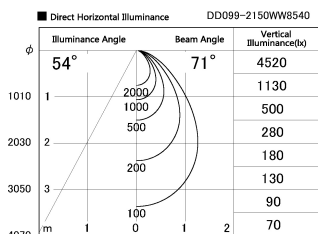

Item no. DD099-2150WW8540

Series Name: Φ 125 Spark

Installation	Recessed mount
Type	Φ 125 Spark
Fixture wattage	19.9W
Beam angle	71 deg
Color Temp.	4000K
CRI	Ra>85
Luminous	1600 lm
Body	Die-cast aluminum alloy
Body finish	N/A
Trim finish	White
Reflector finish	White
IP Rate	IP20
Light source	COB module
Input Voltage	AC220~240V
Dimming Type	Non-Dimmable
Certificate	CE, CCC
Cut Hole	125mm