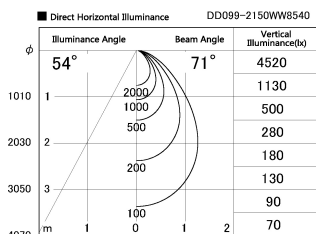

Item no. DD099-2150WW8540

Series Name: Φ 125 Spark

Installation	Recessed mount
Type	
Fixture wattage	19.9W
Beam angle	71 deg
Color Temp.	4000K
CRI	Ra>85
Luminous	1600 lm
Body	Die-cast aluminum alloy
Body finish	N/A
Trim finish	White
Reflector finish	White
IP Rate	IP20
Light source	COB module
Input Voltage	AC220~240V
Dimming Type	Non-Dimmable
Certificate	CE, CCC
Cut Hole	125mm