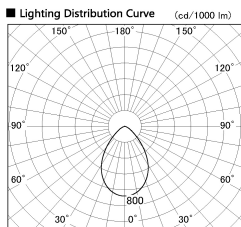

Item no. DD099-2150WW9027

Series Name: Φ 125 Spark

Installation	Recessed mount
Type	
Fixture wattage	19.9W
Beam angle	71 deg
Color Temp.	2700K
CRI	Ra>90
Luminous	1356 lm
Body	Die-cast aluminum alloy
Body finish	N/A
Trim finish	White
Reflector finish	White
IP Rate	IP20
Light source	COB module
Input Voltage	AC220~240V
Dimming Type	Non-Dimmable
Certificate	CE, CCC
Cut Hole	125mm