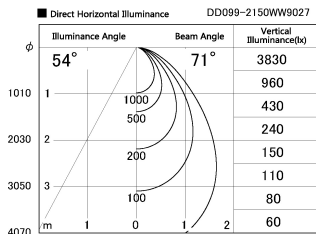

Item no. DD099-2150WW9027

Series Name: Φ 125 Spark

Installation	Recessed mount
Type	
Fixture wattage	19.9W
Beam angle	71 deg
Color Temp.	2700K
CRI	Ra>90
Luminous	1356 lm
Body	Die-cast aluminum alloy
Body finish	N/A
Trim finish	White
Reflector finish	White
IP Rate	IP20
Light source	COB module
Input Voltage	AC220~240V
Dimming Type	Non-Dimmable
Certificate	CE, CCC
Cut Hole	125mm