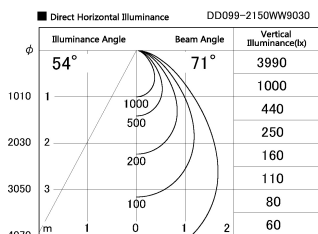

Item no. DD099-2150WW9030

Series Name: Φ 125 Spark

Installation	Recessed mount
Type	
Fixture wattage	19.9W
Beam angle	71 deg
Color Temp.	3000K
CRI	Ra>90
Luminous	1412 lm
Body	Die-cast aluminum alloy
Body finish	N/A
Trim finish	White
Reflector finish	White
IP Rate	IP20
Light source	COB module
Input Voltage	AC220~240V
Dimming Type	Non-Dimmable
Certificate	CE, CCC
Cut Hole	125mm