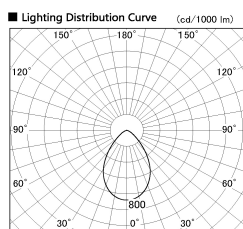

Item no. DD099-2150WW9030

Series Name: Φ 125 Spark

Installation	Recessed mount
Type	
Fixture wattage	19.9W
Beam angle	71 deg
Color Temp.	3000K
CRI	Ra>90
Luminous	1412 lm
Body	Die-cast aluminum alloy
Body finish	N/A
Trim finish	White
Reflector finish	White
IP Rate	IP20
Light source	COB module
Input Voltage	AC220~240V
Dimming Type	Non-Dimmable
Certificate	CE, CCC
Cut Hole	125mm