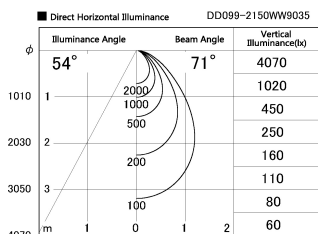

Item no. DD099-2150WW9035

Series Name:  $\Phi$ 125 Spark

Installation	Recessed mount
Type	
Fixture wattage	19.9W
Beam angle	71 deg
Color Temp.	3500K
CRI	Ra>90
Luminous	1440 lm
Body	Die-cast aluminum alloy
Body finish	N/A
Trim finish	White
Reflector finish	White
IP Rate	IP20
Light source	COB module
Input Voltage	AC220~240V
Dimming Type	Non-Dimmable
Certificate	CE, CCC
Cut Hole	125mm