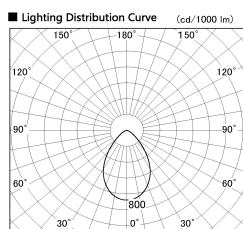

Item no. DD099-2150WW9035

Series Name:  $\Phi$ 125 Spark

Installation	Recessed mount
Type	
Fixture wattage	19.9W
Beam angle	71 deg
Color Temp.	3500K
CRI	Ra>90
Luminous	1440 lm
Body	Die-cast aluminum alloy
Body finish	N/A
Trim finish	White
Reflector finish	White
IP Rate	IP20
Light source	COB module
Input Voltage	AC220~240V
Dimming Type	Non-Dimmable
Certificate	CE, CCC
Cut Hole	125mm